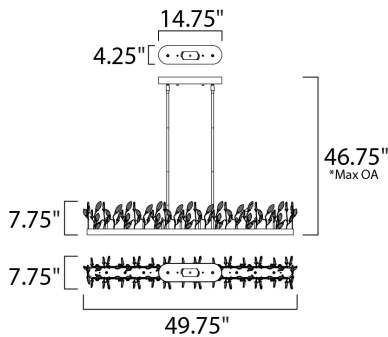

PRODUCT DESCRIPTION

Hand formed wire stems finished in a rich Gold Leaf support delicate petals of Cognac crystal that create a beautiful garden of light. Petite G4 xenon lamps add brilliance and life to the sculpture.

MEASUREMENTS

DIMENSION : 49.75" L x 7.75" W x 7.75" H
 MAX OAH : 46.75" OAH
 CANOPY : 4.25" W x 1.5" H x 14.75" L
 HANGING WEIGHT : 23.89786 lb
 WIRE LENGTH : 120"

LAMPING

INPUT VOLTAGE : 120V
 BULB : 1 x 20W Xenon 12V G4 , 200W Total
 BULB INCLUDED : (Included)
 DIMMABLE : Yes
 LIGHTING_DIRECTION : Up